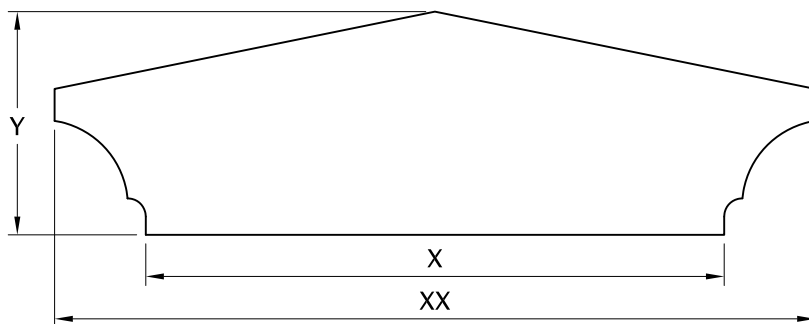

# Wall Caps

Style #	X	XX	XXX	Y	YY	YYY	Z	Lbs.
WC-001	8½"	10"	12"	1¾"	2⅛"	4¾"	36"-48"	128.8-171.7

Item #	X	XX	Y	Z	Lbs.
WC-004	8"	10"	2"	36"	54.5
WC-004	9"	11"	2"	36"	60.1
WC-004	12"	14"	2"	36"	76.4
WC-004	16"	18"	2"	36"	98.25

Style #	X	XX	Y	YY	Z	Lbs.
WC-005	9"	12"	2"	3"	48"	101.9
WC-005	11"	15"	3"	4"	?	?

Style #	X	XX	Y	Z	Lbs.
WC-006	11"	14"	4"	48"	171.3

Style #	X	XX	Y	Z	Lbs.
WC-002	9"	11"	5"	36"-48"	120.4-160.5

Style #	X	Y	YY	Z	Lbs.
WC-003	10"	1⅝"	2½"	48"	81.7

Style #	X	Y	YY	Z	Lbs.
WC-007	10"	2"	3"	42"	83.0
WC-007	8"	1⅝"	2⅜"	42"	53.1

Style #	X	XX	Y	YY	Z	Lbs.
WC-008	10"	8½"	2¼"	3"	36"	82.8
WC-008	12"	10¾"	2½"	3"	48"	134.5

Style #	X	XX	Y	Z	Lbs.
WC-009	15⅞"	20⅞"	6⅞"	21½"	168.0