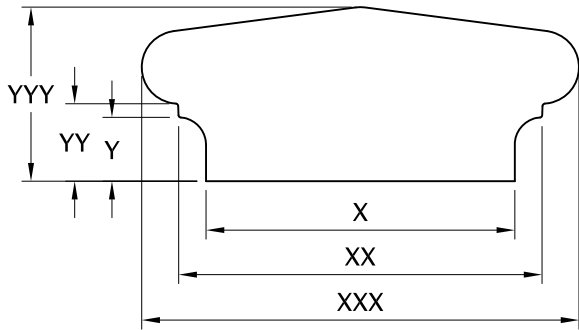

# Wall Caps

Style #	X	XX	XXX	Y	YY	YYY	Z	Lbs.
WC-001	8½"	10"	12"	1¾"	2⅛"	4¾"	36"-48"	128.8-171.7

Item #	X	XX	Y	Z	Lbs.
WC-004	8"	10"	2"	36"	54.5
WC-004	9"	11"	2"	36"	60.1
WC-004	12"	14"	2"	36"	76.4
WC-004	16"	18"	2"	36"	98.25

Style #	X	XX	Y	YY	Z	Lbs.
WC-005	9"	12"	2"	3"	48"	101.9
WC-005	11"	15"	3"	4"	?	?

Style #	X	XX	Y	Z	Lbs.
WC-006	11"	14"	4"	48"	171.3

Style #	X	XX	Y	Z	Lbs.
WC-002	9"	11"	5"	36"-48"	120.4-160.5

Style #	X	Y	YY	Z	Lbs.
WC-003	10"	1⅝"	2½"	48"	81.7

Style #	X	Y	YY	Z	Lbs.
WC-007	10"	2"	3"	42"	83.0
WC-007	8"	1⅝"	2⅜"	42"	53.1

Style #	X	XX	Y	YY	Z	Lbs.
WC-008	10"	8½"	2¼"	3"	36"	82.8
WC-008	12"	10¾"	2½"	3"	48"	134.5

Style #	X	XX	Y	Z	Lbs.
WC-009	15⅞"	20⅞"	6⅞"	21½"	168.0