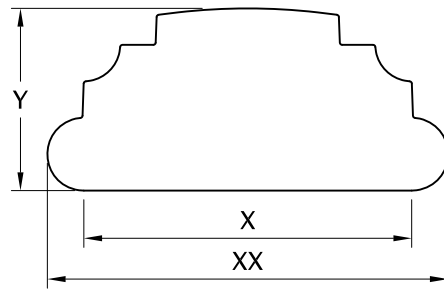

# Wall Caps

Style #	X	XX	XXX	Y	YY	YYY	Z	Lbs.
WC-001	8½"	10"	12"	1¾"	2⅛"	4¾"	36"-48"	128.8-171.7

Item #	X	XX	Y	Z	Lbs.
WC-004	8"	10"	2"	36"	54.5
WC-004	9"	11"	2"	36"	60.1
WC-004	12"	14"	2"	36"	76.4
WC-004	16"	18"	2"	36"	98.25

Style #	X	XX	Y	YY	Z	Lbs.
WC-005	9"	12"	2"	3"	48"	101.9
WC-005	11"	15"	3"	4"	?	?

Style #	X	XX	Y	Z	Lbs.
WC-006	11"	14"	4"	48"	171.3

Style #	X	XX	Y	Z	Lbs.
WC-002	9"	11"	5"	36"-48"	120.4-160.5

Style #	X	Y	YY	Z	Lbs.
WC-003	10"	1⅝"	2½"	48"	81.7

Style #	X	Y	YY	Z	Lbs.
WC-007	10"	2"	3"	42"	83.0
WC-007	8"	1⅝"	2⅜"	42"	53.1

Style #	X	XX	Y	YY	Z	Lbs.
WC-008	10"	8½"	2¼"	3"	36"	82.8
WC-008	12"	10¾"	2½"	3"	48"	134.5

Style #	X	XX	Y	Z	Lbs.
WC-009	15⅞"	20⅞"	6⅞"	21½"	168.0