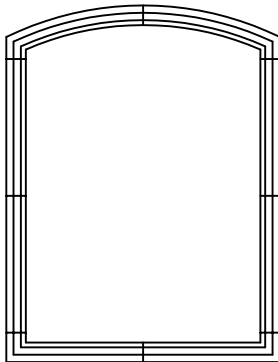

# Window Trim Styles

Square Top Picture Frame

Square Top with Sill

Square Top with Sill & Key

Circle Top Picture Frame

Circle Top with Sill

Circle Top with Sill & Key

Eyebrow Top Picture Frame

Eyebrow Top with Sill

Eyebrow Top with Sill & Key

Triple Circle Top

**TABBYSTONE**  
ARCHITECTURAL CAST STONE

1120 Crestwood Street Jacksonville, FL 32208  
Office: 904.765.8290 Fax: 904.765.8299  
www.tabbystone.com