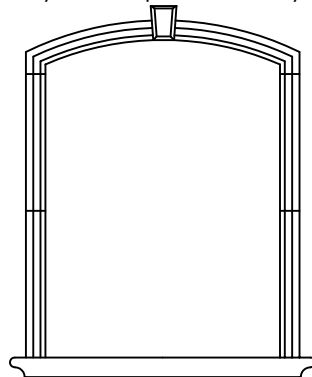

# Window Trim Styles

Square Top Picture Frame

Square Top with Sill

Square Top with Sill & Key

Circle Top Picture Frame

Circle Top with Sill

Circle Top with Sill & Key

Eyebrow Top Picture Frame

Eyebrow Top with Sill

Eyebrow Top with Sill & Key

Triple Circle Top

**TABBYSTONE**  
ARCHITECTURAL CAST STONE

1120 Crestwood Street Jacksonville, FL 32208  
Office: 904.765.8290 Fax: 904.765.8299  
www.tabbystone.com