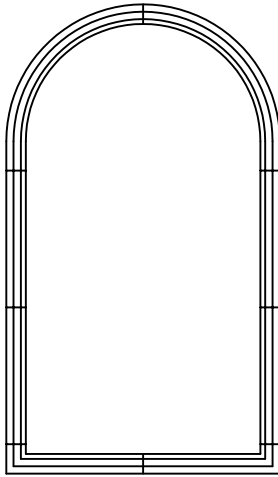

# Window Trim Styles

Square Top Picture Frame

Square Top with Sill

Square Top with Sill & Key

Circle Top Picture Frame

Circle Top with Sill

Circle Top with Sill & Key

Eyebrow Top Picture Frame

Eyebrow Top with Sill

Eyebrow Top with Sill & Key

Triple Circle Top

**TABBYSTONE**  
ARCHITECTURAL CAST STONE

1120 Crestwood Street Jacksonville, FL 32208  
Office: 904.765.8290 Fax: 904.765.8299  
www.tabbystone.com

Project:

Date:

Scale: