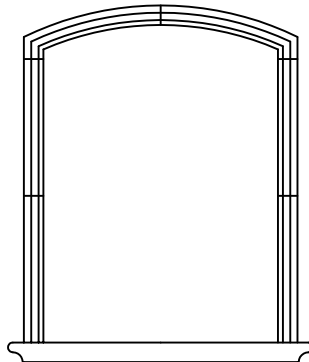

# Window Trim Styles

Square Top Picture Frame

Square Top with Sill

Square Top with Sill & Key

Circle Top Picture Frame

Circle Top with Sill

Circle Top with Sill & Key

Eyebrow Top Picture Frame

Eyebrow Top with Sill

Eyebrow Top with Sill & Key

Triple Circle Top

**TABBYSTONE**  
ARCHITECTURAL CAST STONE

1120 Crestwood Street Jacksonville, FL 32208  
Office: 904.765.8290 Fax: 904.765.8299  
www.tabbystone.com