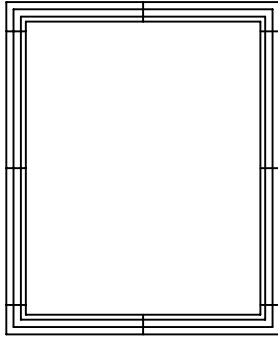

# Window Trim Styles

Square Top Picture Frame

Square Top with Sill

Square Top with Sill & Key

Circle Top Picture Frame

Circle Top with Sill

Circle Top with Sill & Key

Eyebrow Top Picture Frame

Eyebrow Top with Sill

Eyebrow Top with Sill & Key

Triple Circle Top

**TABBYSTONE**  
ARCHITECTURAL CAST STONE

1120 Crestwood Street Jacksonville, FL 32208  
Office: 904.765.8290 Fax: 904.765.8299  
www.tabbystone.com