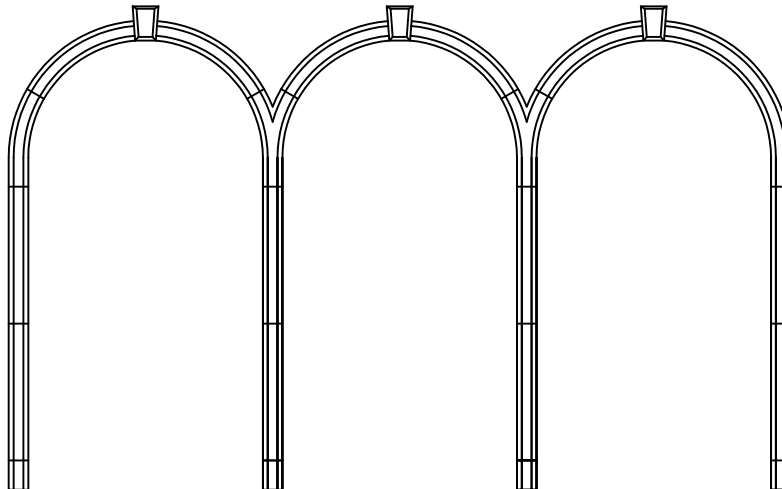

# Window Trim Styles

Square Top Picture Frame

Square Top with Sill

Square Top with Sill & Key

Circle Top Picture Frame

Circle Top with Sill

Circle Top with Sill & Key

Eyebrow Top Picture Frame

Eyebrow Top with Sill

Eyebrow Top with Sill & Key

Triple Circle Top

**TABBYSTONE**  
ARCHITECTURAL CAST STONE

1120 Crestwood Street Jacksonville, FL 32208  
Office: 904.765.8290 Fax: 904.765.8299  
www.tabbystone.com

Project:

Date:

Scale: