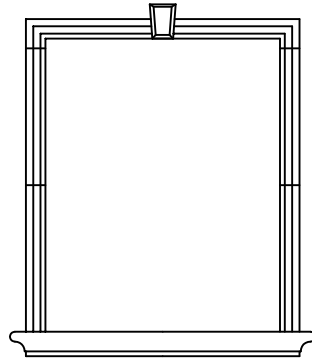

# Window Trim Styles

Square Top Picture Frame

Square Top with Sill

Square Top with Sill & Key

Circle Top Picture Frame

Circle Top with Sill

Circle Top with Sill & Key

Eyebrow Top Picture Frame

Eyebrow Top with Sill

Eyebrow Top with Sill & Key

Triple Circle Top

**TABBYSTONE**  
ARCHITECTURAL CAST STONE

1120 Crestwood Street Jacksonville, FL 32208  
Office: 904.765.8290 Fax: 904.765.8299  
www.tabbystone.com