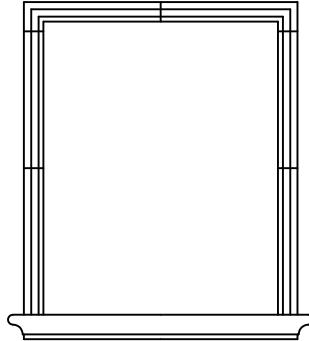

# Window Trim Styles

Square Top Picture Frame

Square Top with Sill

Square Top with Sill & Key

Circle Top Picture Frame

Circle Top with Sill

Circle Top with Sill & Key

Eyebrow Top Picture Frame

Eyebrow Top with Sill

Eyebrow Top with Sill & Key

Triple Circle Top

**TABBYSTONE**  
ARCHITECTURAL CAST STONE

1120 Crestwood Street Jacksonville, FL 32208  
Office: 904.765.8290 Fax: 904.765.8299  
www.tabbystone.com