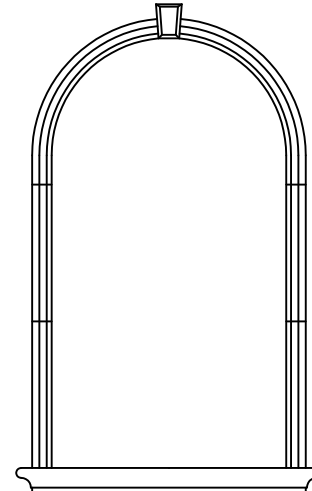

# Window Trim Styles

Square Top Picture Frame

Square Top with Sill

Square Top with Sill & Key

Circle Top Picture Frame

Circle Top with Sill

Circle Top with Sill & Key

Eyebrow Top Picture Frame

Eyebrow Top with Sill

Eyebrow Top with Sill & Key

Triple Circle Top

**TABBYSTONE**  
ARCHITECTURAL CAST STONE

1120 Crestwood Street Jacksonville, FL 32208  
Office: 904.765.8290 Fax: 904.765.8299  
www.tabbystone.com