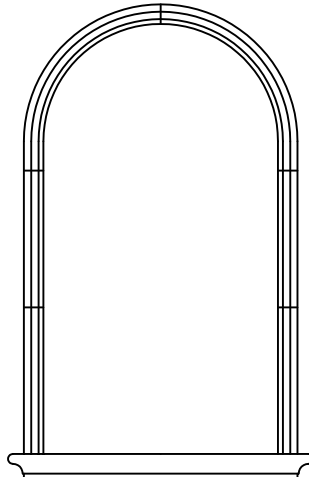

# Window Trim Styles

Square Top Picture Frame

Square Top with Sill

Square Top with Sill & Key

Circle Top Picture Frame

Circle Top with Sill

Circle Top with Sill & Key

Eyebrow Top Picture Frame

Eyebrow Top with Sill

Eyebrow Top with Sill & Key

Triple Circle Top

**TABBYSTONE**  
ARCHITECTURAL CAST STONE

1120 Crestwood Street Jacksonville, FL 32208  
Office: 904.765.8290 Fax: 904.765.8299  
www.tabbystone.com