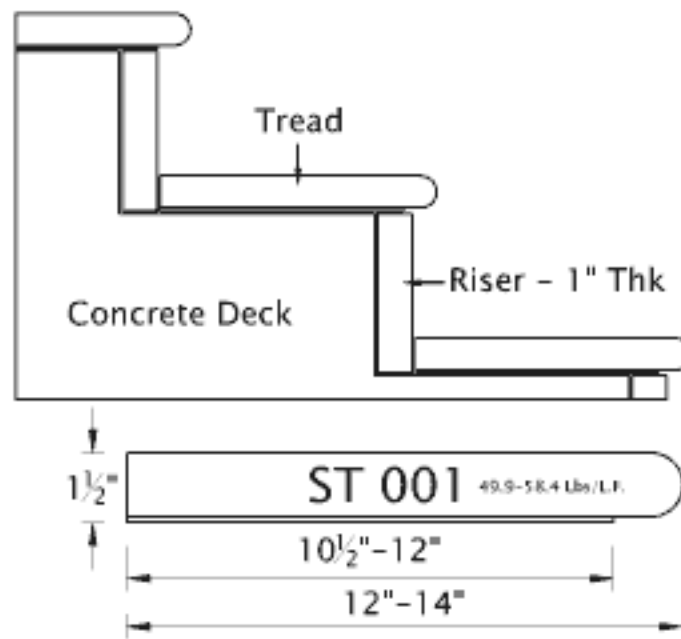

Tread

Riser included in price of Tread
Length 36", Corners Available