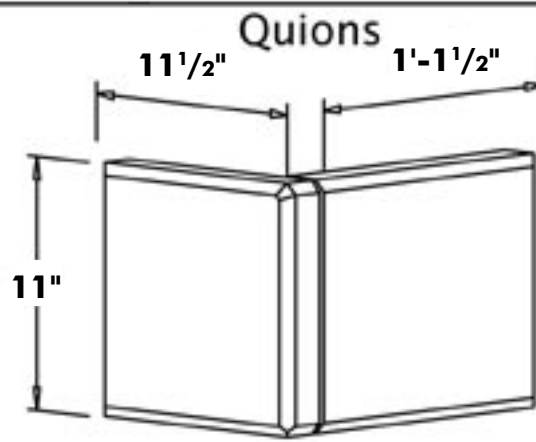

# Accent Pieces

QN-001 Two Piece 45.5 Lbs.