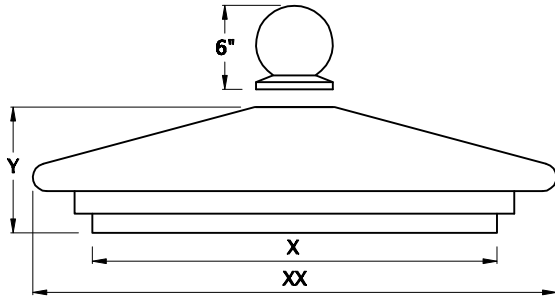

# Pier Caps

Style #	X	Y	YY	Lbs.
PC-001	20"	3"	5"	112.8
PC-001	26"	4"	5.5"	235.6

Style #	X	XX	Y	YY	Lbs.
PC-006	28"	32.75"	6.5"	515.9	
PC-006	32"	36.75"	7"	515.9	
PC-006	35"	39.75"	7"	515.9	

Style #	X	XX	Y	Lbs.
PC-003	25"	29"	4"	236.6

Style #	X	XX	XXX	Y	Lbs.
PC-007	27"	31.75"	12"	4.875"	302.6
PC-007	35"	39.75"	16"	4.875"	499.2

Style #	X	XX	Y	YY	Lbs.
PC-008	42"	46.5"	6"	7.875"	1029.4
PC-008	32"	36.5"	6"	7.4"	605.3

Style #	X	XX	Y	Lbs.
PC-004	29"	37.5"	9"	585.8

Style #	X	XX	Y	YY	Lbs.
PC-009	15"	13.5"	3.25"	4"	69.1
PC-009	19"	17.5"	3.25"	4"	111.5
PC-009	21"	20"	2.5"	3"	103.2
PC-009	22"	21"	2.5"	3"	113.4
PC-009	27.5"	26"	4.25"	5"	295.0
PC-009	28"	27"	2.5"	3"	184.1
PC-009	30"	29"	2.5"	3"	211.5

Style #	X	XX	Y	Lbs.
PC-005	18" x 18"	25"	7"	196.6
PC-005	26" x 26"	34.5"	8.5"	466.9
PC-005	27" x 21"	24" x 30"	11.75"	509.0
PC-005	28" x 22"	29" x 23"	8.5"	422.9

Style #	X	XX	Y	Lbs.
PC-010	30"	35"	6"	390.4