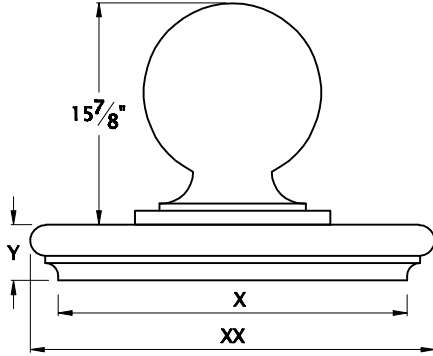

# Pier Caps

Style #	X	Y	YY	Lbs.
PC-001	20"	3"	5"	112.8
PC-001	26"	4"	5.5"	235.6

Style #	X	XX	Y	YY	Lbs.
PC-006	28"	32.75"	6.5"	515.9	
PC-006	32"	36.75"	7"	515.9	
PC-006	35"	39.75"	7"	515.9	

Style #	X	XX	Y	Lbs.
PC-003	25"	29"	4"	236.6

Style #	X	XX	XXX	Y	Lbs.
PC-007	27"	31.75"	12"	4.875"	302.6
PC-007	35"	39.75"	16"	4.875"	499.2

Style #	X	XX	Y	YY	Lbs.
PC-008	42"	46.5"	6"	7.875"	1029.4
PC-008	32"	36.5"	6"	7.4"	605.3

Style #	X	XX	Y	Lbs.
PC-004	29"	37.5"	9"	585.8

Style #	X	XX	Y	YY	Lbs.
PC-009	15"	13.5"	3.25"	4"	69.1
PC-009	19"	17.5"	3.25"	4"	111.5
PC-009	21"	20"	2.5"	3"	103.2
PC-009	22"	21"	2.5"	3"	113.4
PC-009	27.5"	26"	4.25"	5"	295.0
PC-009	28"	27"	2.5"	3"	184.1
PC-009	30"	29"	2.5"	3"	211.5

Style #	X	XX	Y	Lbs.
PC-005	18" x 18"	25"	7"	196.6
PC-005	26" x 26"	34.5"	8.5"	466.9
PC-005	27" x 21"	24" x 30"	11.75"	509.0
PC-005	28" x 22"	29" x 23"	8.5"	422.9

Style #	X	XX	Y	Lbs.
PC-010	30"	35"	6"	390.4