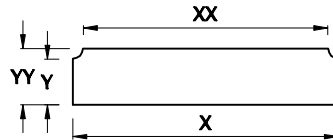

# Pier Caps

Style #	X	Y	YY	Lbs.
PC-001	20"	3"	5"	112.8
PC-001	26"	4"	5.5"	235.6

Style #	X	XX	Y	YY	Lbs.
PC-006	28"	32.75"	6.5"	515.9	
PC-006	32"	36.75"	7"	515.9	
PC-006	35"	39.75"	7"	515.9	

Style #	X	XX	Y	Lbs.
PC-003	25"	29"	4"	236.6

Style #	X	XX	XXX	Y	Lbs.
PC-007	27"	31.75"	12"	4.875"	302.6
PC-007	35"	39.75"	16"	4.875"	499.2

Style #	X	XX	Y	YY	Lbs.
PC-008	42"	46.5"	6"	7.875"	1029.4
PC-008	32"	36.5"	6"	7.4"	605.3

Style #	X	XX	Y	Lbs.
PC-004	29"	37.5"	9"	585.8

Style #	X	XX	Y	YY	Lbs.
PC-009	15"	13.5"	3.25"	4"	69.1
PC-009	19"	17.5"	3.25"	4"	111.5
PC-009	21"	20"	2.5"	3"	103.2
PC-009	22"	21"	2.5"	3"	113.4
PC-009	27.5"	26"	4.25"	5"	295.0
PC-009	28"	27"	2.5"	3"	184.1
PC-009	30"	29"	2.5"	3"	211.5

Style #	X	XX	Y	Lbs.
PC-005	18" x 18"	25"	7"	196.6
PC-005	26" x 26"	34.5"	8.5"	466.9
PC-005	27" x 21"	24" x 30"	11.75"	509.0
PC-005	28" x 22"	29" x 23"	8.5"	422.9

Style #	X	XX	Y	Lbs.
PC-010	30"	35"	6"	390.4