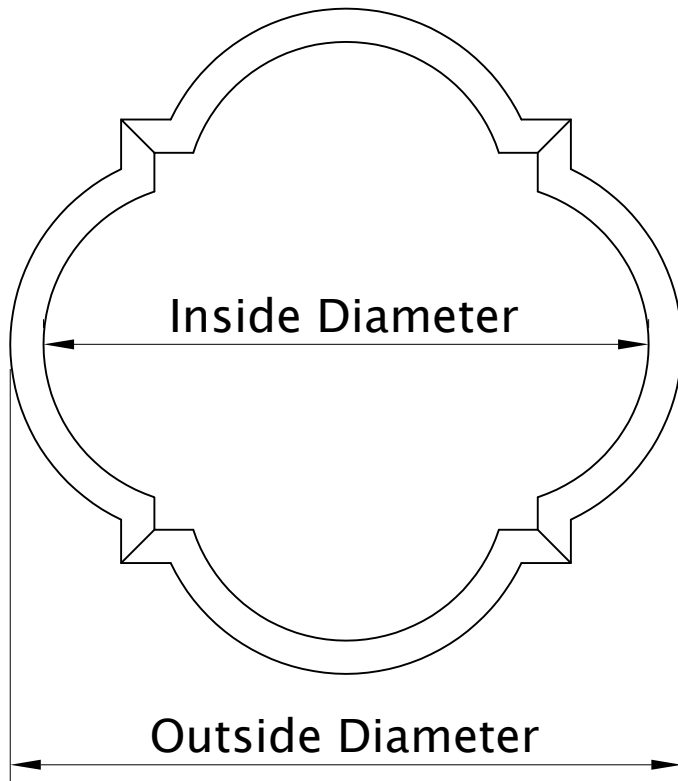

# Fountain Pools

FTN-Toulouse

FTN-Monaco

Item #	Out. Diam.	In. Diam.	X	XX	Y
FTN-Toulouse	192"	182"	5 $\frac{1}{4}$ "	12"	24"
FTN-Monaco	84"	69"	5 $\frac{1}{4}$ "	12"	24"

Side View