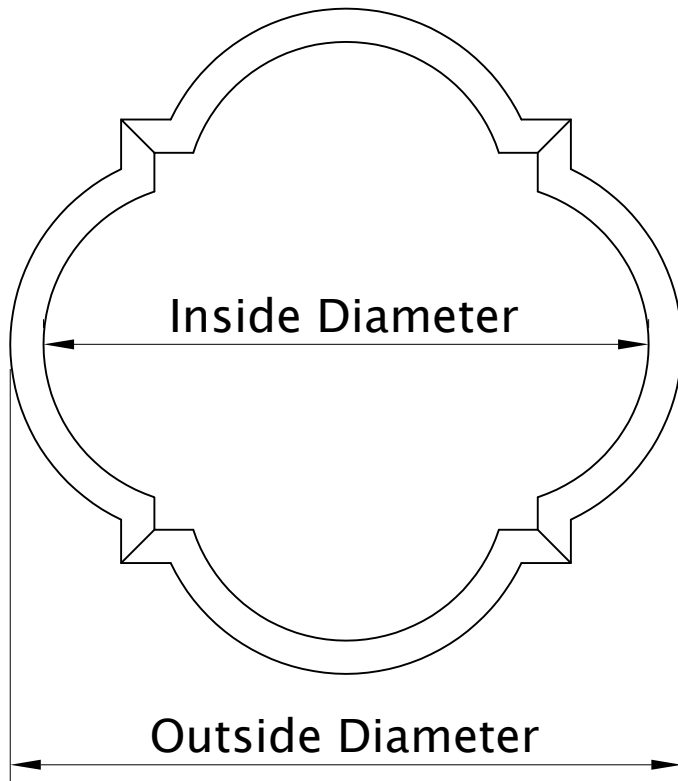

Fountain Pools

FTN-Toulouse

FTN-Monaco

Item #	Out. Diam.	In. Diam.	X	XX	Y
FTN-Toulouse	192"	182"	5 $\frac{1}{4}$ "	12"	24"
FTN-Monaco	84"	69"	5 $\frac{1}{4}$ "	12"	24"

Side View