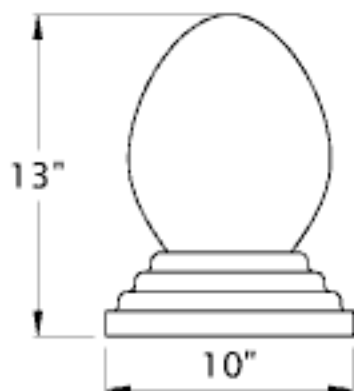

Finials

DEC-001
90.6 Lbs.

Style #	X	Y	Lbs.
DEC-002	6"	14"	23.8
DEC-002	8"	20"	68.1

DEC-003
110.3 Lbs.

Style #	X	Y	Lbs.
DEC-004	6"	6"	10.3
DEC-004	12"	12 3/4"	85.1

DEC-005
43.2 Lbs.

DEC-006
10.8 Lbs.