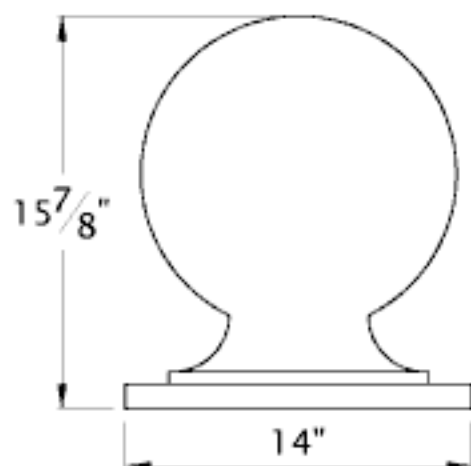

Finials

DEC-001
90.6 Lbs.

Style #	X	Y	Lbs.
DEC-002	6"	14"	23.8
DEC-002	8"	20"	68.1

DEC-003
110.3 Lbs.

Style #	X	Y	Lbs.
DEC-004	6"	6"	10.3
DEC-004	12"	12 3/4"	85.1

DEC-005
43.2 Lbs.

DEC-006
10.8 Lbs.