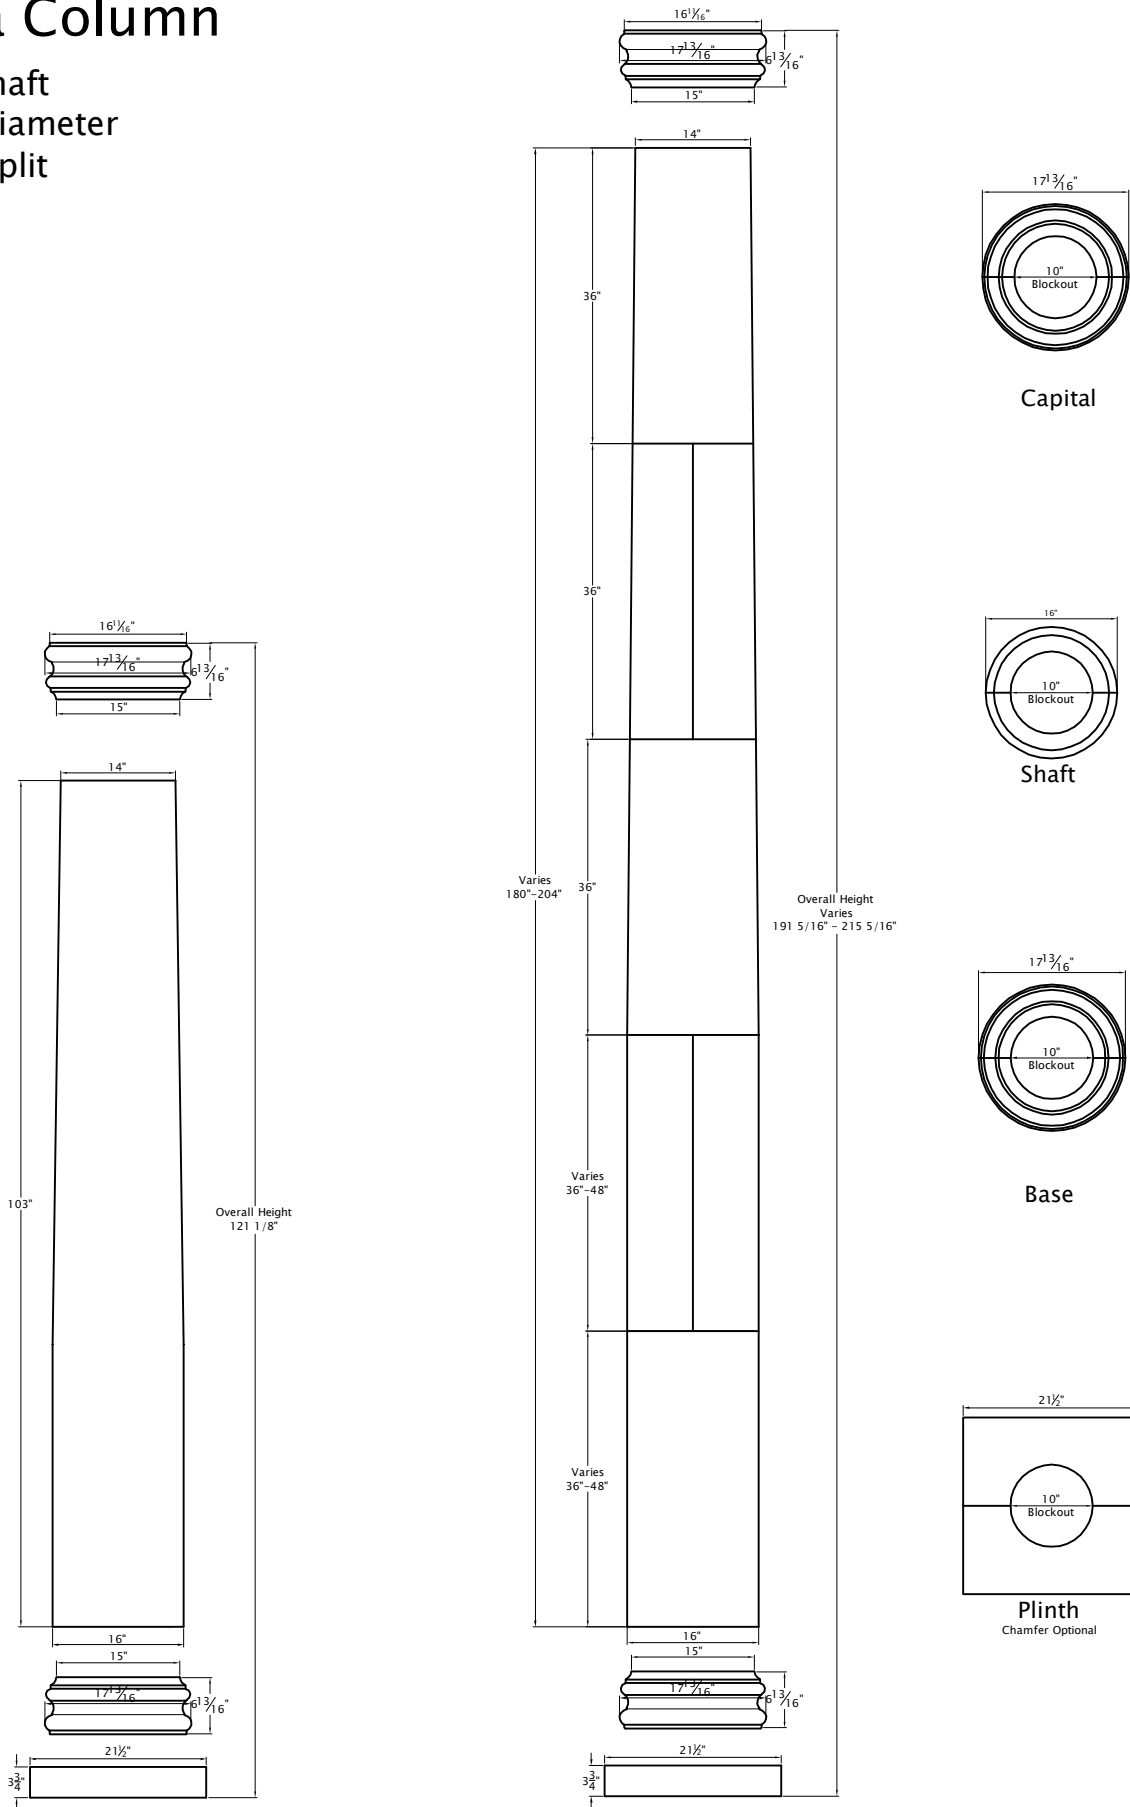

Verona Column

Tapered Shaft
 16/14" Diameter
 Vertical Split

1120 Crestwood Street Jacksonville, FL 32208
 Office: 904.765.8290 Fax: 904.765.8299
 www.tabbystone.com

Project:
 Weight (Lbs.): Capital-44.5 Shaft-268.0
 Base-21.0 Plinth-32.8 Total-366.3