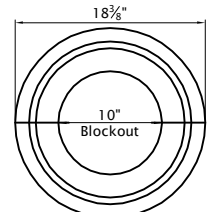

# Verona Column

Tapered Shaft  
 14/12" Diameter  
 Vertical Split

Overall Height  
 120 3/4"

Varies  
 108"-120"

Overall Height  
 Varies  
 118 1/16" - 130 1/16"

Capital

Shaft

Base