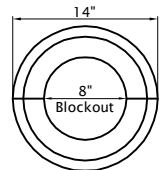

# Verona Column

Tapered Shaft  
 14/12" Diameter  
 Vertical Split

Overall Height  
 120 3/4"

Varies  
 108"-120"

Overall Height  
 Varies  
 118 1/16" - 130 1/16"

Capital

Shaft

Base