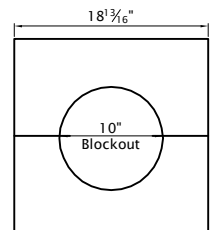

# Verona Column

Tapered Shaft  
 14/12" Diameter  
 Vertical Split

Overall Height  
 120 3/4"

Varies  
 108"-120"

Overall Height  
 Varies  
 118 1/16" - 130 1/16"

Capital

Shaft

Base