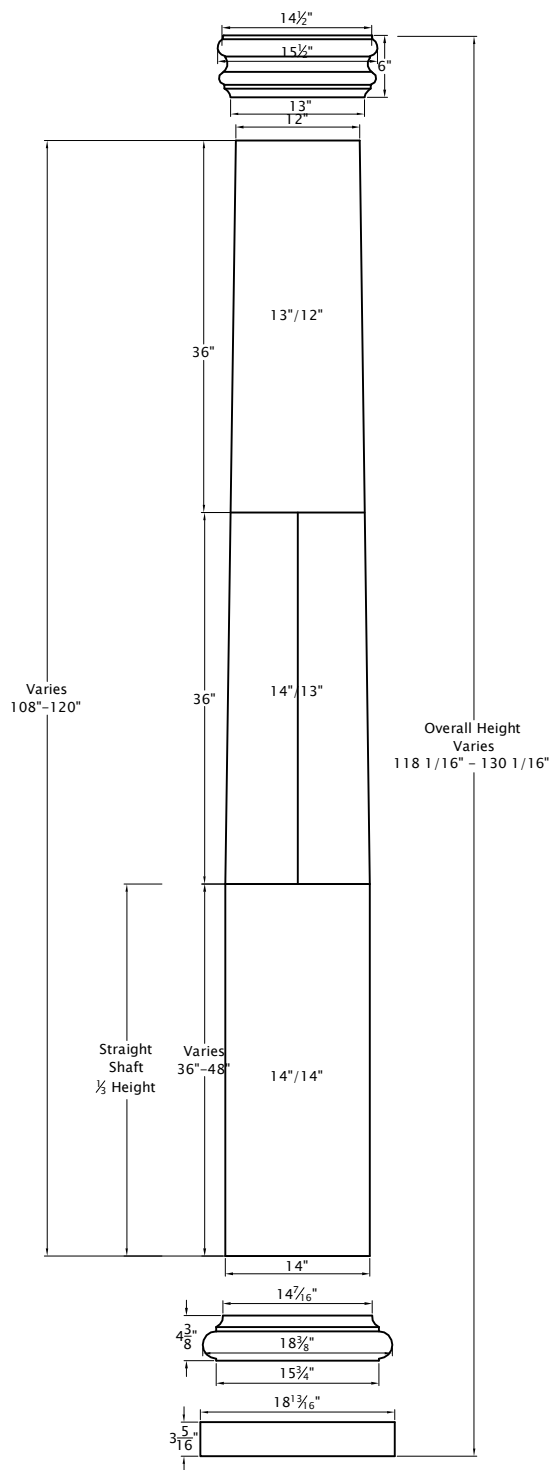

# Verona Column

Tapered Shaft  
 14/12" Diameter  
 Vertical Split

Overall Height  
 120 3/4"

Varies  
 108"-120"

Overall Height  
 Varies  
 118 1/16" - 130 1/16"

Capital

Shaft

Base