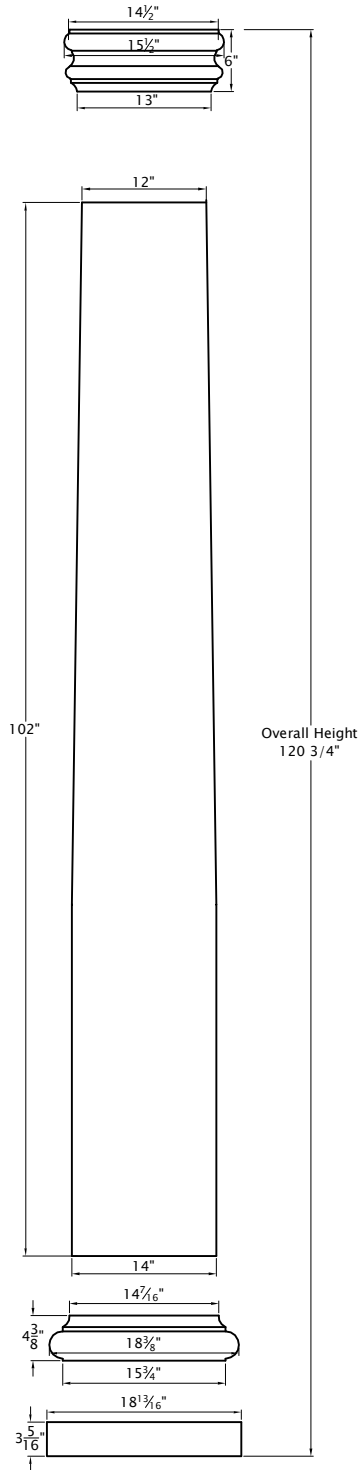

# Verona Column

Tapered Shaft  
 14/12" Diameter  
 Vertical Split

Overall Height  
 120 3/4"

Varies  
 108"-120"

Overall Height  
 Varies  
 118 1/16" - 130 1/16"

Capital

Shaft

Base