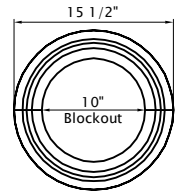

# Verona Column

Tapered Shaft  
 14/12" Diameter  
 Vertical Split

Overall Height  
 120 3/4"

Varies  
 108"-120"

Overall Height  
 Varies  
 118 1/16" - 130 1/16"

Capital

Shaft

Base