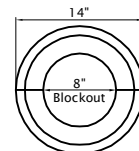

# Ionic Column

Tapered Shaft  
 14/12" Diameter  
 Vertical Split

Capital

Shaft

Base

Plinth  
 Chamfer Optional