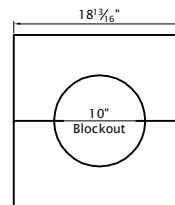

# Ionic Column

Tapered Shaft  
 14/12" Diameter  
 Vertical Split

Capital

Shaft

Base

Plinth  
 Chamfer Optional