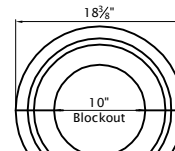

# Ionic Column

Tapered Shaft  
 14/12" Diameter  
 Vertical Split

Capital

Shaft

Base

Plinth  
 Chamfer Optional