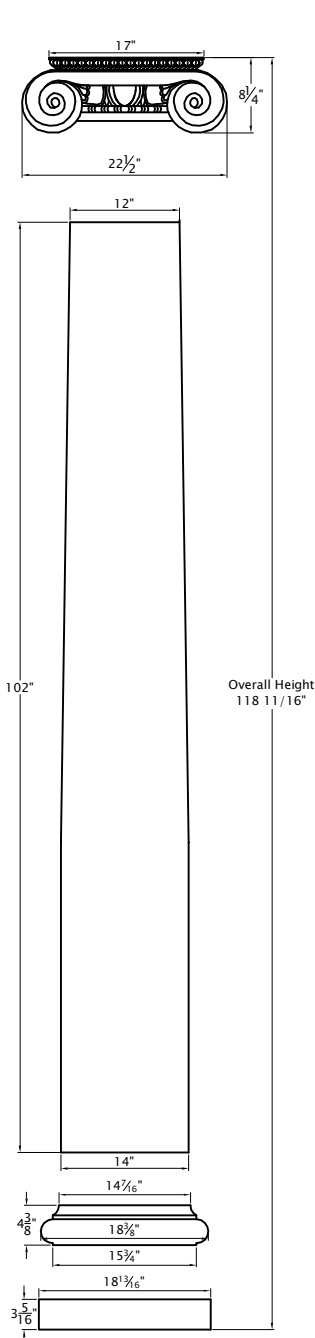

# Ionic Column

Tapered Shaft  
 14/12" Diameter  
 Vertical Split

Capital

Shaft

Base

Plinth  
 Chamfer Optional