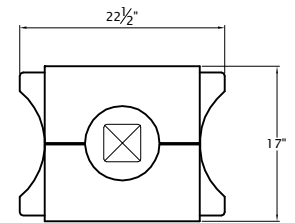

# Ionic Column

Tapered Shaft  
 14/12" Diameter  
 Vertical Split

Capital

Shaft

Base

Plinth  
 Chamfer Optional