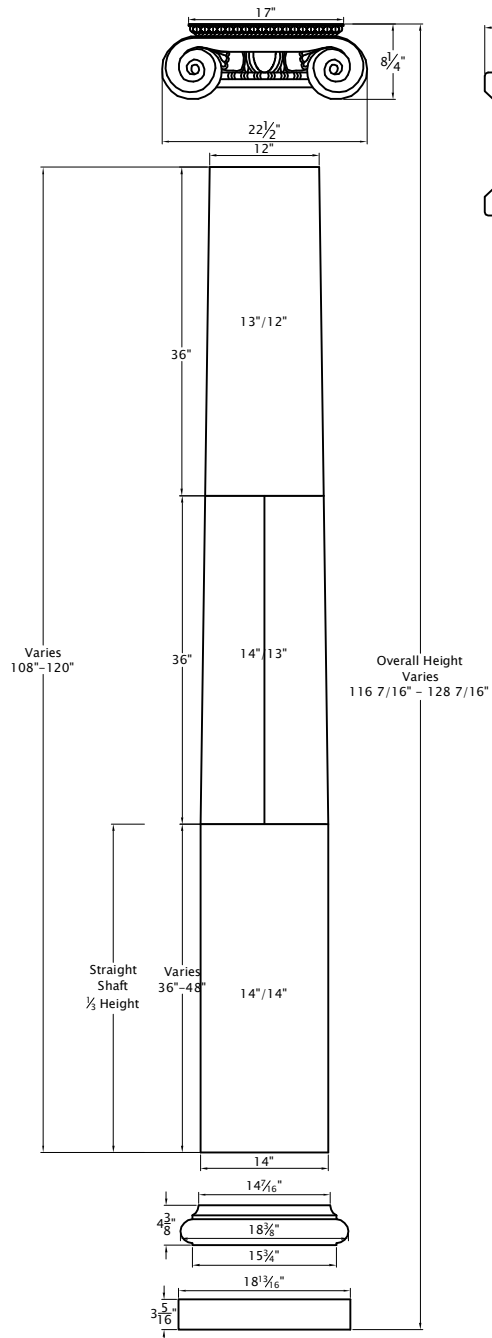

# Ionic Column

Tapered Shaft  
 14/12" Diameter  
 Vertical Split

Capital

Shaft

Base

Plinth  
 Chamfer Optional