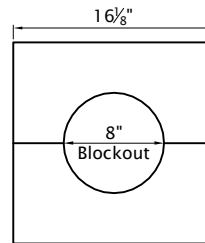

Ionic Column

Tapered Shaft
 12/10" Diameter
 Vertical Split

Capital

Shaft

Base

Plinth

Chamfer Optional