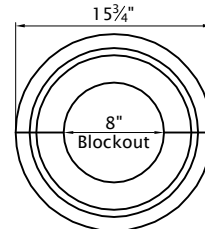

Ionic Column

Tapered Shaft
 12/10" Diameter
 Vertical Split

Capital

Shaft

Base

Plinth

Chamfer Optional