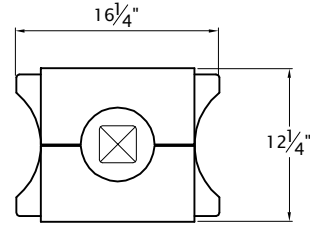

Ionic Column

Tapered Shaft
 12/10" Diameter
 Vertical Split

Capital

Shaft

Base

Plinth

Chamfer Optional