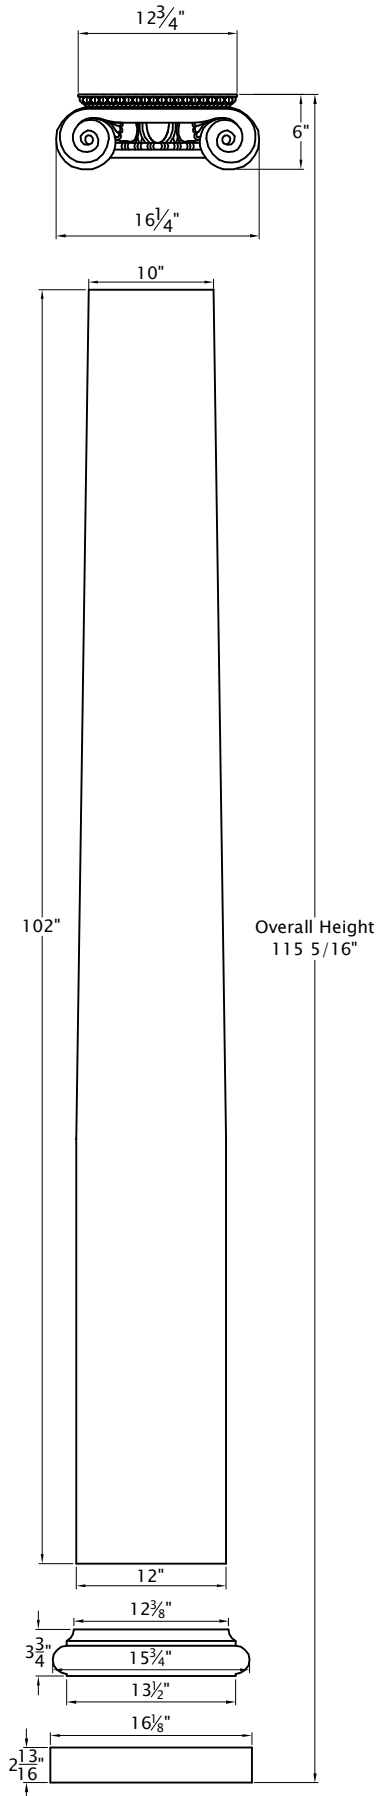

Ionic Column

Tapered Shaft
 12/10" Diameter
 Vertical Split

Capital

Shaft

Base

Plinth

Chamfer Optional