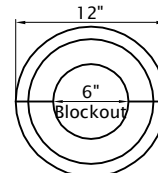

Ionic Column

Tapered Shaft
 12/10" Diameter
 Vertical Split

Capital

Shaft

Base

Plinth

Chamfer Optional