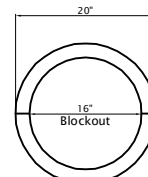

# Tuscan Column

Segmented Shaft  
20" Diameter  
Vertical Split

Capital

Shaft

Base

Plinth  
Chamfer Optional