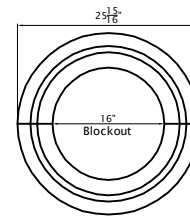

# Tuscan Column

Segmented Shaft  
20" Diameter  
Vertical Split

Capital

Shaft

Base

Plinth  
Chamfer Optional