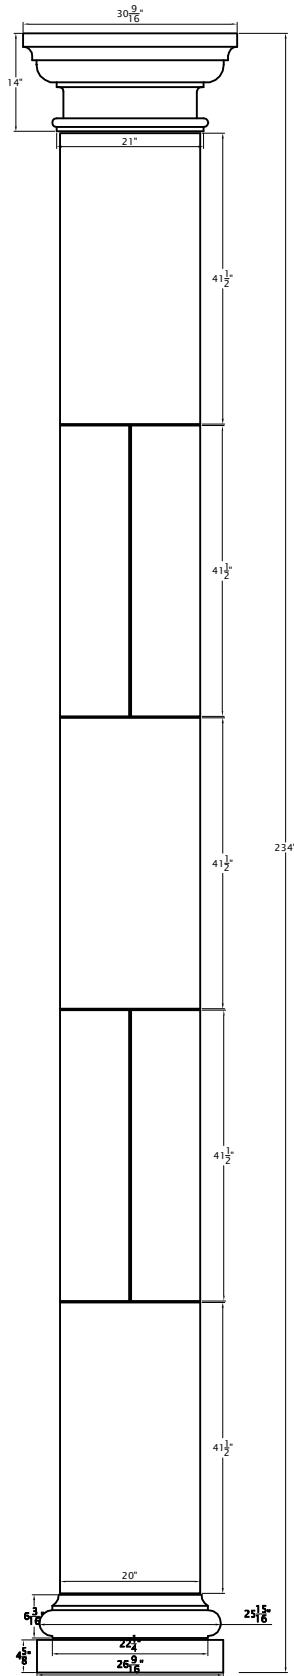

# Tuscan Column

Segmented Shaft  
20" Diameter  
Vertical Split

Capital

Shaft

Base

Plinth  
Chamfer Optional