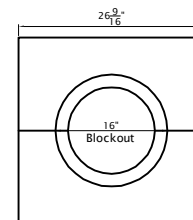

# Tuscan Column

Segmented Shaft  
20" Diameter  
Vertical Split

Capital

Shaft

Base

Plinth  
Chamfer Optional