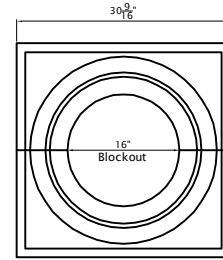

# Tuscan Column

Segmented Shaft  
20" Diameter  
Vertical Split

Capital

Shaft

Base

Plinth  
Chamfer Optional