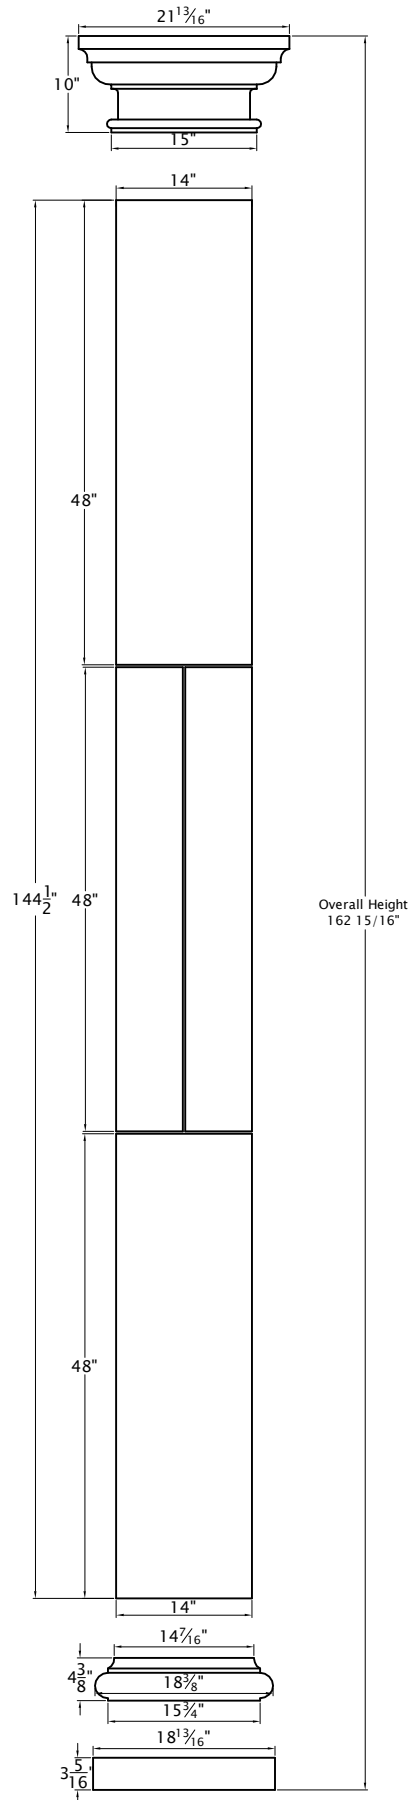

Tuscan Column

Straight Shaft
 14" Diameter
 Vertical Split
 Segmented - 48"L Each

Capital

Shaft

Base

Plinth
 Chamfer Optional