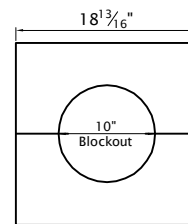

Tuscan Column

Straight Shaft
 14" Diameter
 Vertical Split
 Segmented - 48"L Each

Capital

Shaft

Base

Plinth
 Chamfer Optional