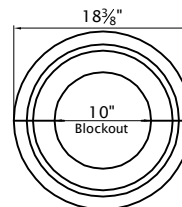

Tuscan Column

Straight Shaft
 14" Diameter
 Vertical Split
 Segmented - 48"L Each

Capital

Shaft

Base

Plinth
 Chamfer Optional