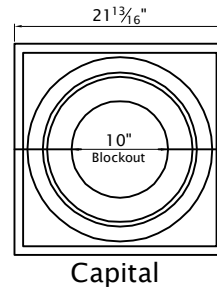

Tuscan Column

Straight Shaft
 14" Diameter
 Vertical Split
 Segmented - 48"L Each

Capital

Shaft

Base

Plinth
 Chamfer Optional