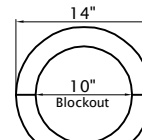

Tuscan Column

Straight Shaft
 14" Diameter
 Vertical Split
 Segmented - 48"L Each

Capital

Shaft

Base

Plinth
 Chamfer Optional