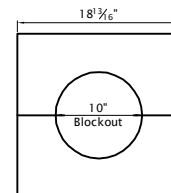

Corinthian Column

Straight Shaft
 14" Diameter
 Vertical Split
 Segmented – 48"L Each

Capital

Shaft

Base

Plinth

Chamfer Optional

Overall Height
 171 7/8"