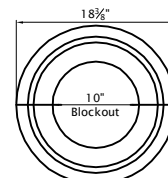

Corinthian Column

Straight Shaft
 14" Diameter
 Vertical Split
 Segmented – 48"L Each

Capital

Shaft

Base

Plinth

Chamfer Optional

Overall Height
 171 7/8"