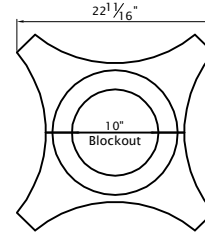

Corinthian Column

Straight Shaft
 14" Diameter
 Vertical Split
 Segmented – 48"L Each

Capital

Shaft

Base

Plinth

Chamfer Optional

Overall Height
 171 7/8"