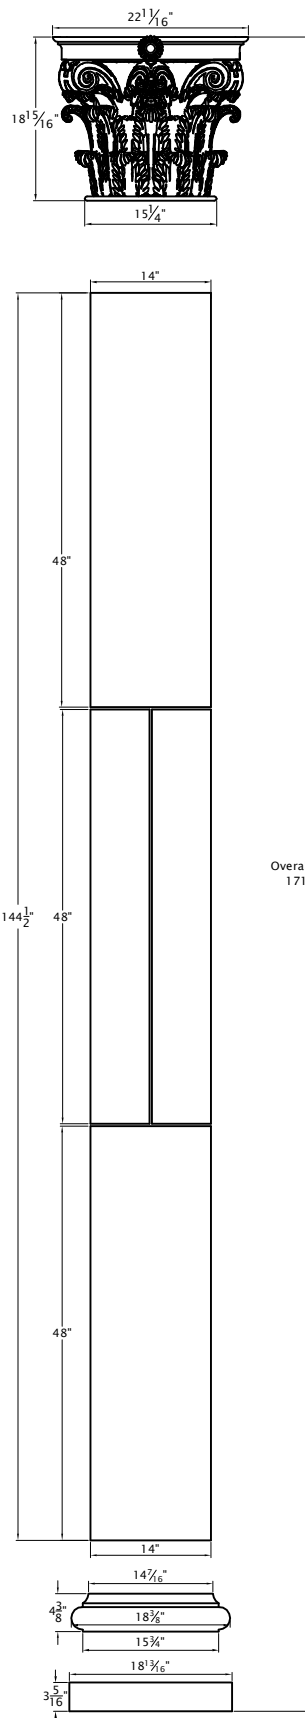

Corinthian Column

Straight Shaft
 14" Diameter
 Vertical Split
 Segmented – 48"L Each

Capital

Shaft

Base

Plinth

Chamfer Optional

Overall Height
 171 7/8"