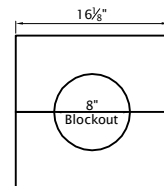

Corinthian Column

Straight Shaft
12" Diameter
Vertical Split

Capital

Shaft

Base

Plinth
Chamfer Optional