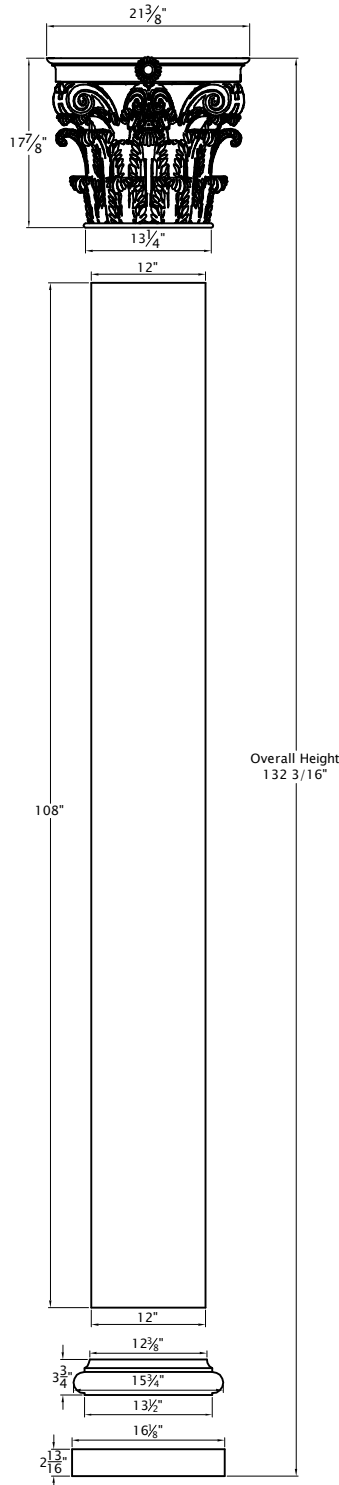

Corinthian Column

Straight Shaft
12" Diameter
Vertical Split

Capital

Shaft

Base

Plinth
Chamfer Optional