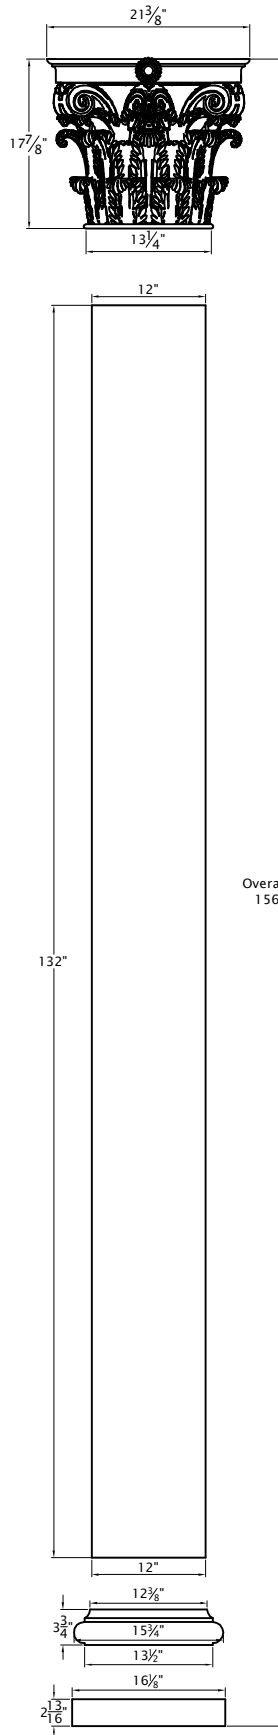

Corinthian Column

Straight Shaft
12" Diameter
Vertical Split

Capital

Shaft

Base

Plinth
Chamfer Optional