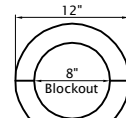

Corinthian Column

Straight Shaft
12" Diameter
Vertical Split

Capital

Shaft

Base

Plinth
Chamfer Optional