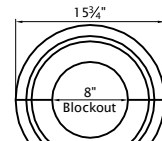

Corinthian Column

Straight Shaft
12" Diameter
Vertical Split

Capital

Shaft

Base

Plinth
Chamfer Optional