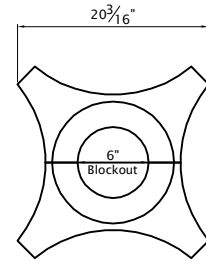

Corinthian Column

Straight Shaft
12" Diameter
Vertical Split

Capital

Shaft

Base

Plinth
Chamfer Optional