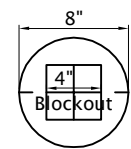

Verona Rope Column

8" Diameter
Vertical Split

Overall Height
115 11/16"

Capital

Shaft

Base

Plinth

Chamfer Optional