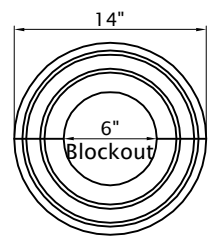

Verona Rope Column

8" Diameter
Vertical Split

Overall Height
115 11/16"

Capital

Shaft

Base

Plinth

Chamfer Optional