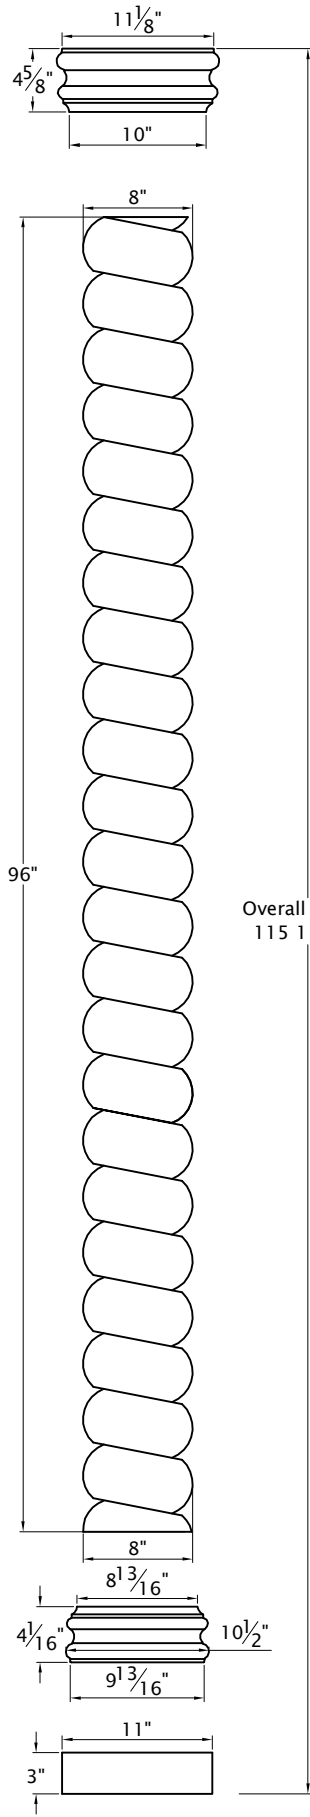

Verona Rope Column

8" Diameter
Vertical Split

Overall Height
115 11/16"

Capital

Shaft

Base

Plinth

Chamfer Optional