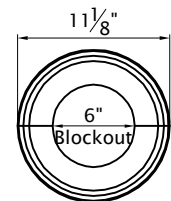

Verona Rope Column

8" Diameter
Vertical Split

Overall Height
115 11/16"

Capital

Shaft

Base

Plinth

Chamfer Optional