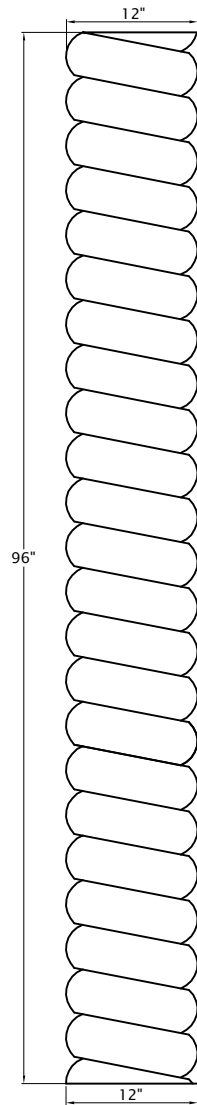

Corinthian Rope Column

12" Diameter
Vertical Split

Overall Height
120 7/8"