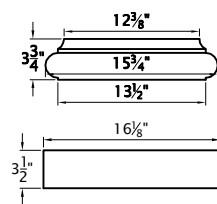

Corinthian Rope Column

12" Diameter
Vertical Split

Overall Height
120 7/8"