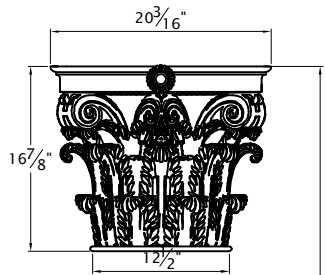

Corinthian Rope Column

12" Diameter
Vertical Split

Overall Height
120 7/8"