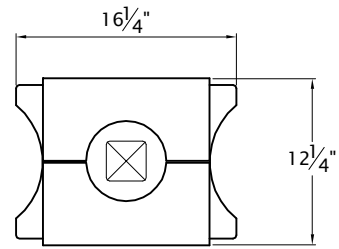

Ionic Rope Column

10" Diameter
Vertical Split

Capital

Shaft

Overall Height
110 3/4"

Base

Plinth

Chamfer Optional