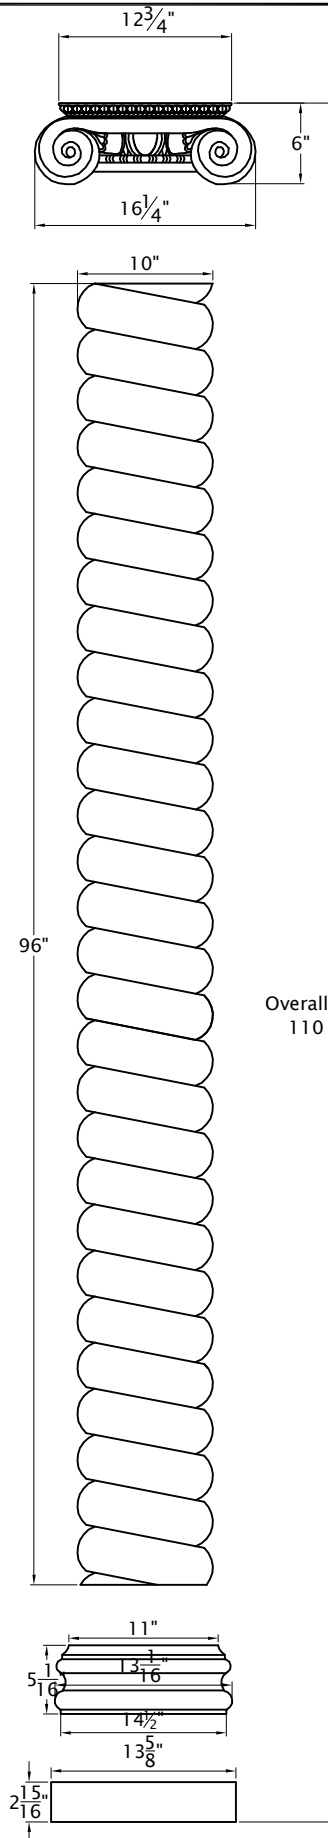

Ionic Rope Column

10" Diameter
Vertical Split

Capital

Shaft

Overall Height
110 3/4"

Base

Plinth

Chamfer Optional