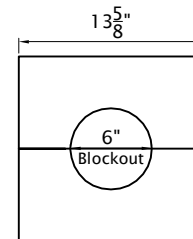

Ionic Rope Column

10" Diameter
Vertical Split

Capital

Shaft

Overall Height
110 3/4"

Base

Plinth

Chamfer Optional