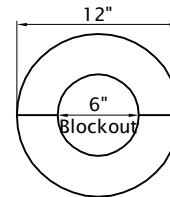

Ionic Rope Column

10" Diameter
Vertical Split

Capital

Shaft

Overall Height
110 3/4"

Base

Plinth

Chamfer Optional