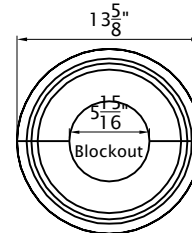

Ionic Rope Column

10" Diameter
Vertical Split

Capital

Shaft

Overall Height
110 3/4"

Base

Plinth

Chamfer Optional