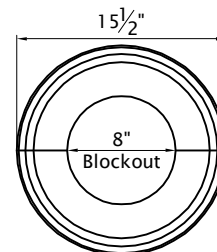

Verona Column

Fluted Straight Shaft
 12" Diameter
 Vertical Split

Capital

Shaft

Base

Plinth

Chamfer Optional