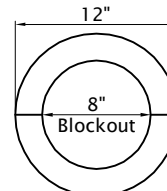

Verona Column

Fluted Straight Shaft
 12" Diameter
 Vertical Split

Capital

Shaft

Base

Plinth

Chamfer Optional