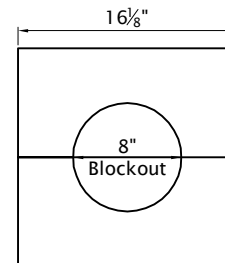

Verona Column

Fluted Straight Shaft
 12" Diameter
 Vertical Split

Capital

Shaft

Base

Plinth

Chamfer Optional