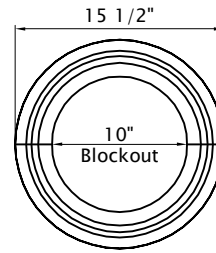

Verona Column

Fluted Straight Shaft
 12" Diameter
 Vertical Split

Capital

Shaft

Base

Plinth

Chamfer Optional