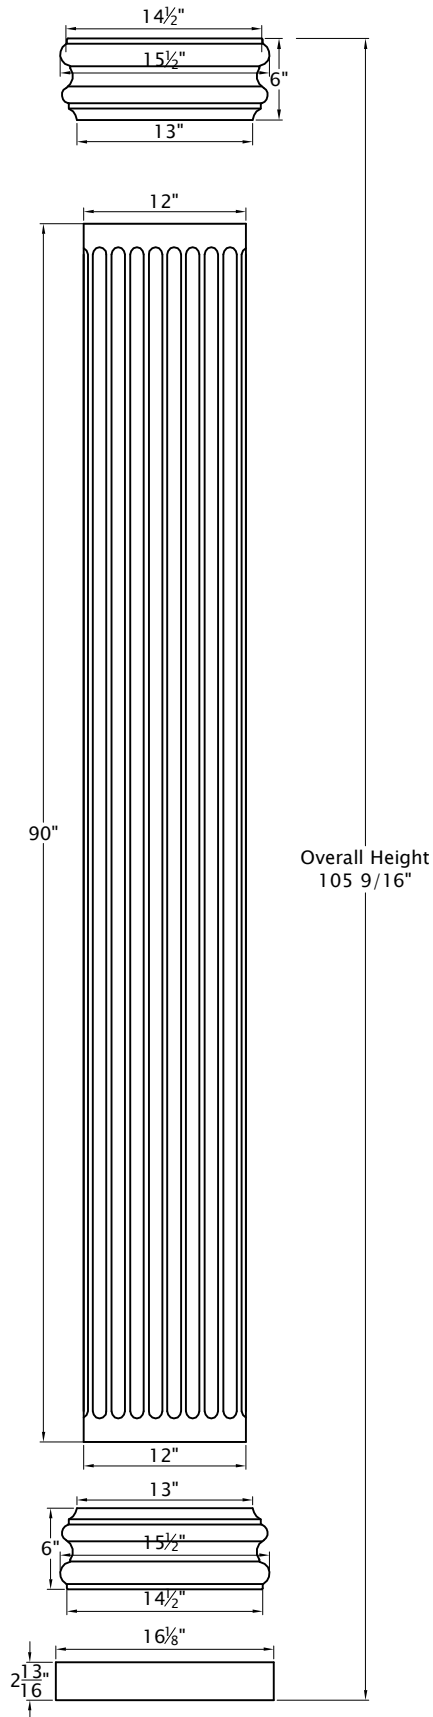

Verona Column

Fluted Straight Shaft
 12" Diameter
 Vertical Split

Capital

Shaft

Base

Plinth

Chamfer Optional