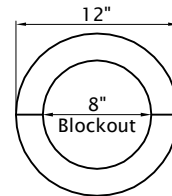

Ionic Column

Fluted Straight Shaft
 12" Diameter
 Vertical Split

Capital

Shaft

Overall Height
 105 9/16"

Base

Plinth

Chamfer Optional