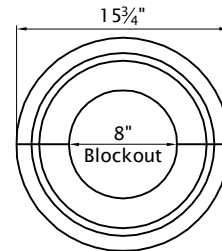

Ionic Column

Fluted Straight Shaft
 12" Diameter
 Vertical Split

Capital

Shaft

Overall Height
 105 9/16"

Base

Plinth

Chamfer Optional