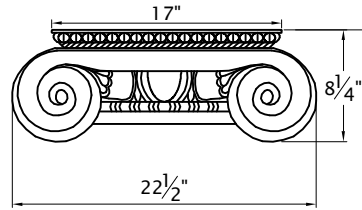

Ionic Column

Fluted Straight Shaft
 12" Diameter
 Vertical Split

Capital

Shaft

Overall Height
 105 9/16"

Base

Plinth

Chamfer Optional