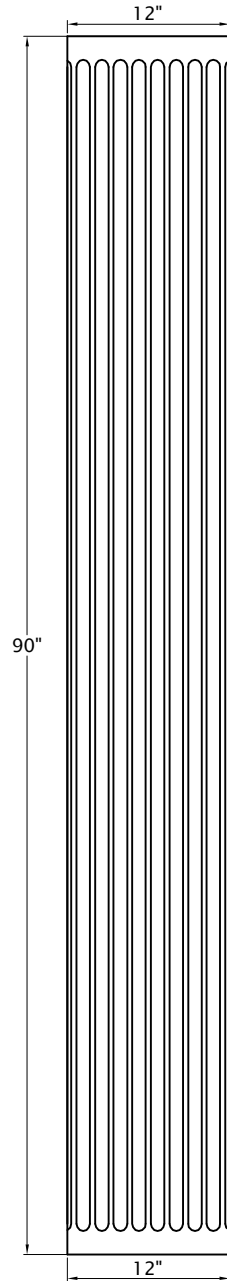

Ionic Column

Fluted Straight Shaft
 12" Diameter
 Vertical Split

Capital

Shaft

Overall Height
 105 9/16"

Base

Plinth

Chamfer Optional