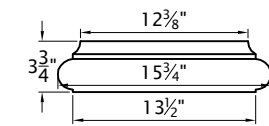

Ionic Column

Fluted Straight Shaft
 12" Diameter
 Vertical Split

Capital

Shaft

Overall Height
 105 9/16"

Base

Plinth

Chamfer Optional