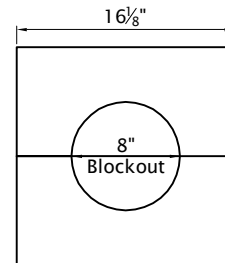

Ionic Column

Fluted Straight Shaft
 12" Diameter
 Vertical Split

Capital

Shaft

Overall Height
 105 9/16"

Base

Plinth

Chamfer Optional