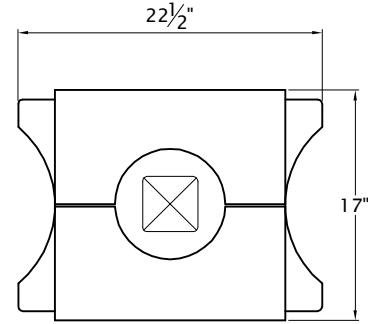

Ionic Column

Fluted Straight Shaft
 12" Diameter
 Vertical Split

Capital

Shaft

Overall Height
 105 9/16"

Base

Plinth

Chamfer Optional