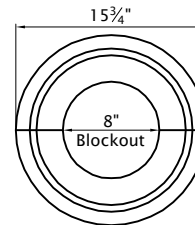

# Corinthian Column

Fluted Straight Shaft  
 12" Diameter  
 Vertical Split

Overall Height  
 114 3/16"

Capital

Shaft

Base

Plinth

Chamfer Optional