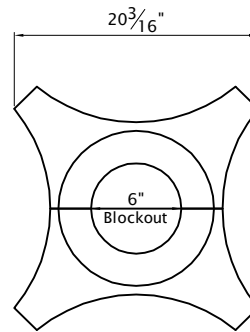

# Corinthian Column

Fluted Straight Shaft  
 12" Diameter  
 Vertical Split

Overall Height  
 114 3/16"

Capital

Shaft

Base

Plinth

Chamfer Optional