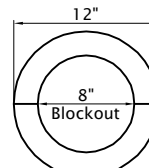

# Corinthian Column

Fluted Straight Shaft  
 12" Diameter  
 Vertical Split

Overall Height  
 114 3/16"

Capital

Shaft

Base

Plinth

Chamfer Optional