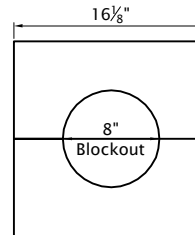

# Corinthian Column

Fluted Straight Shaft  
 12" Diameter  
 Vertical Split

Overall Height  
 114 3/16"

Capital

Shaft

Base

Plinth

Chamfer Optional