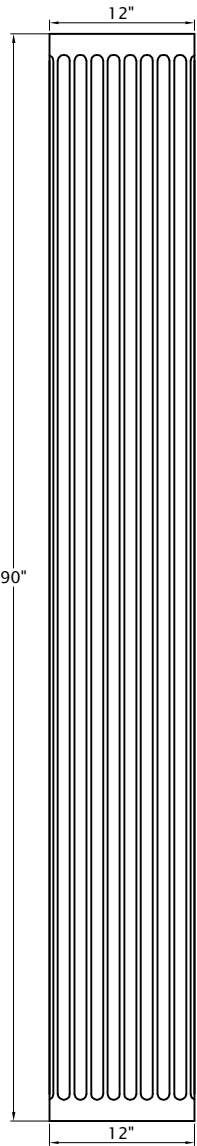

# Corinthian Column

Fluted Straight Shaft  
 12" Diameter  
 Vertical Split

Overall Height  
 114 3/16"

Capital

Shaft

Base

Plinth

Chamfer Optional