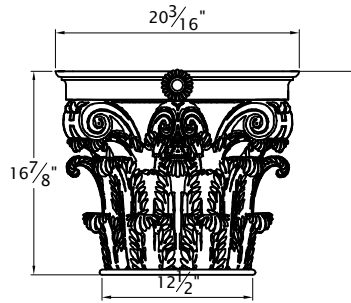

# Corinthian Column

Fluted Straight Shaft  
 12" Diameter  
 Vertical Split

Overall Height  
 114 3/16"

Capital

Shaft

Base

Plinth

Chamfer Optional