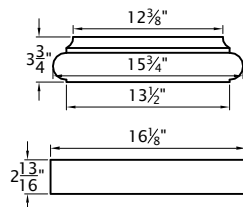

# Corinthian Column

Fluted Straight Shaft  
 12" Diameter  
 Vertical Split

Overall Height  
 114 3/16"

Capital

Shaft

Base

Plinth

Chamfer Optional