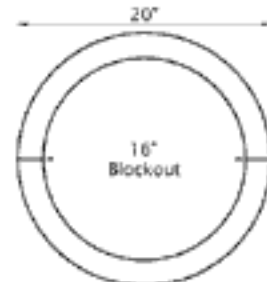

Tuscan Column

Straight Shaft
 20" Diameter
 Segmented - 36"L Each

Capital

Shaft

Varies

Base

Plinth

Chamfer Optional