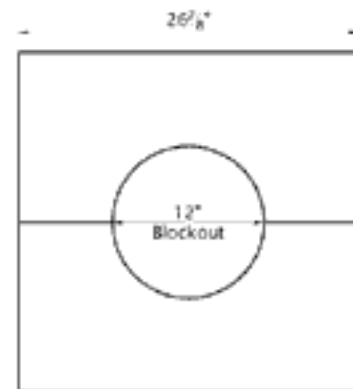

Tuscan Column

Straight Shaft
 20" Diameter
 Segmented - 36"L Each

Capital

Shaft

Varies

Base

Plinth

Chamfer Optional