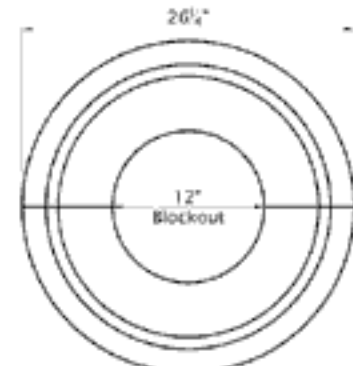

Tuscan Column

Straight Shaft
 20" Diameter
 Segmented - 36"L Each

Capital

Shaft

Varies

Base

Plinth

Chamfer Optional