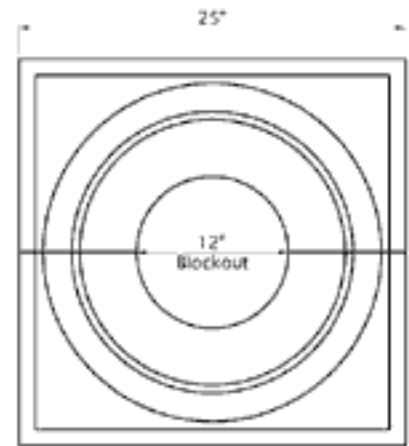

Tuscan Column

Straight Shaft
 20" Diameter
 Segmented - 36"L Each

Capital

Shaft

Varies

Base

Plinth

Chamfer Optional