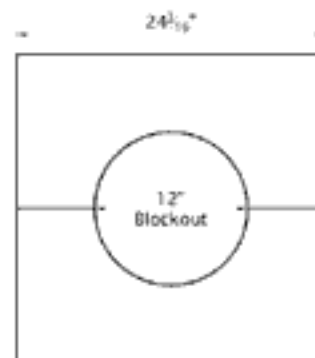

Tuscan Column

Straight Shaft
 18" Diameter
 Segmented - 36"L Each

Capital

Shaft

Base

Plinth

Chamfer Optional