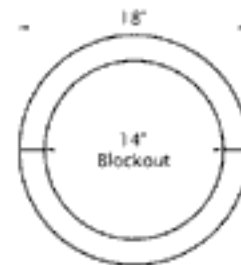

Tuscan Column

Straight Shaft
 18" Diameter
 Segmented - 36"L Each

Capital

Shaft

Base

Plinth

Chamfer Optional