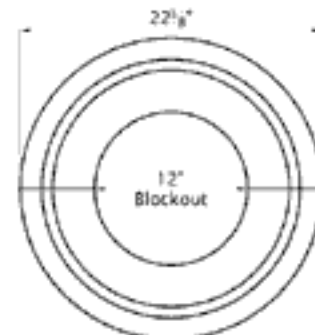

Tuscan Column

Straight Shaft
 18" Diameter
 Segmented - 36"L Each

Capital

Shaft

Base

Plinth

Chamfer Optional