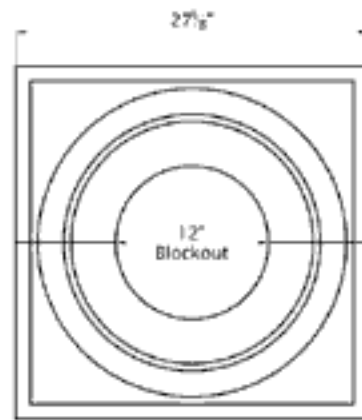

Tuscan Column

Straight Shaft
 18" Diameter
 Segmented - 36"L Each

Capital

Shaft

Base

Plinth

Chamfer Optional