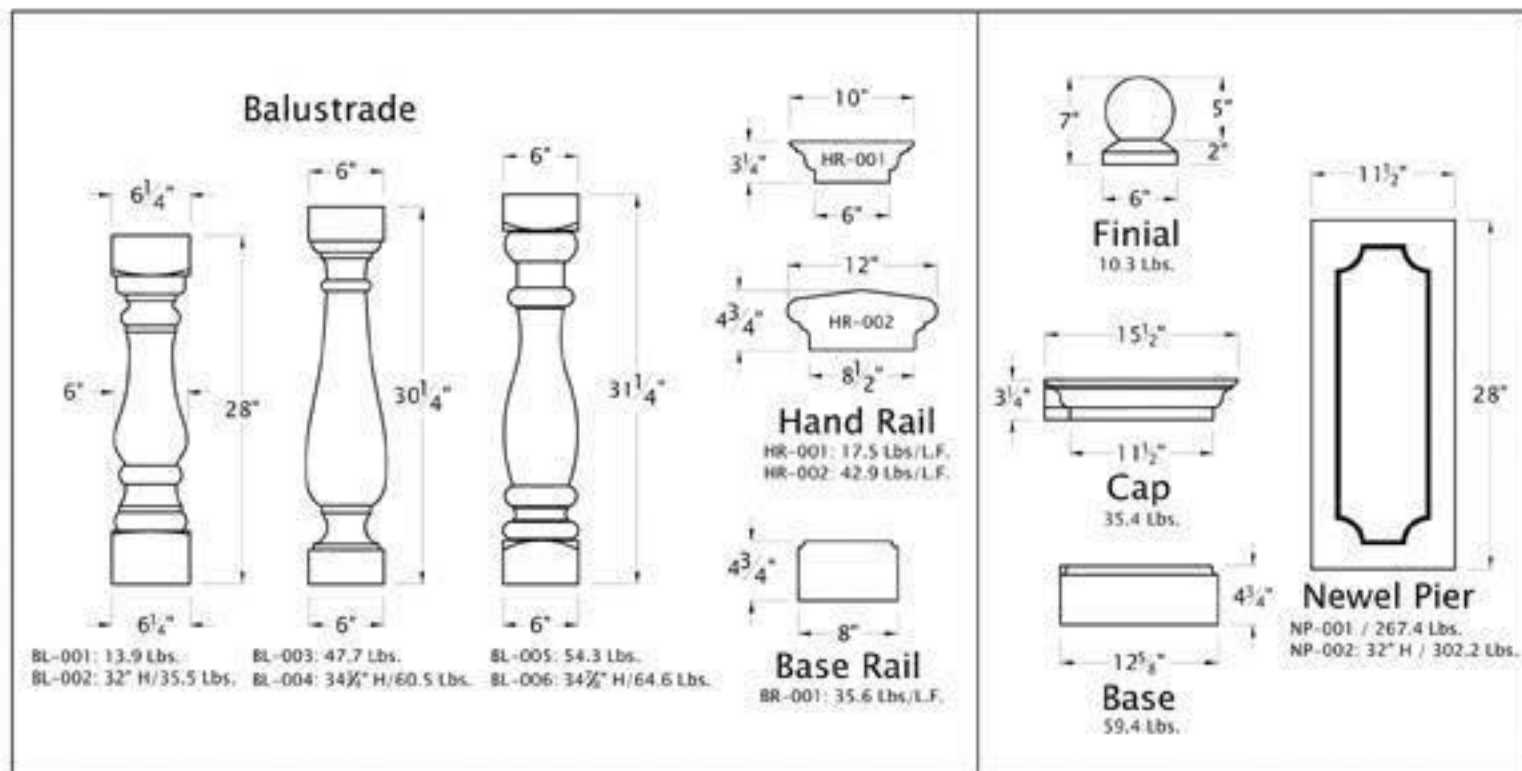

Balustrading

* Check local building code for balustrade spacing *

Connections - Base and Cap

Note: When ordering Newel Pier, need to specify Base & Cap Connections